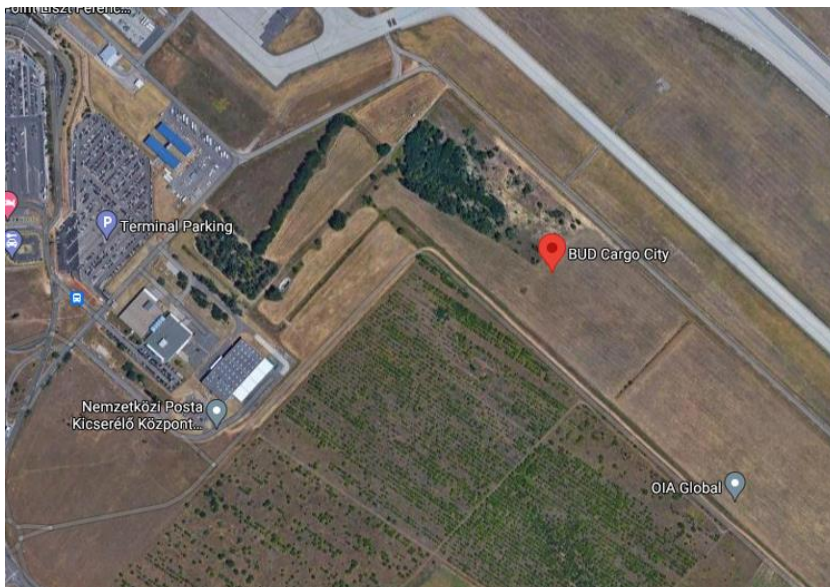

Celebi BUD Cargo City Location

Address: 2220 Vecsés, BUD International Airport, Cargo City, Building 324-W1, 324-W2
GPS Coordinates: N47.42968068030495, E19.27339710059141

Export Service	All calendar days	00:00-24:00
Import Service	All calendar days	00:00-24:00

Beside of business hours (18.00-07.30), on weekends and on national holidays the surcharge is calculated on the basic terminal handling fee. Please see official Celebi price list.

Cashier desk for cash payments	Mon,Tue,Wed,Thu,Fri	08:30 – 13:00 and 13:30 – 16:00
Credit card payments	All calendar days	00:00 – 24:00

Customer Service Desk

Tel: +36 70 932 5034
E-mail: cargo.crt@celebiaviation.hu

Export contacts

Tel: +36 70 932 5014
E-mail: cargo.documentation@celebiaviation.hu

Import contacts

Tel: +36 70 923 5015
E-mail: cargo.documentation@celebiaviation.hu

CELEBI GROUND HANDLING HUNGARY KFT.

www.celebiaviation.com

1675 Budapest Pf. 122. Telefon: 061 296 5912 Fax: 061 296 5913